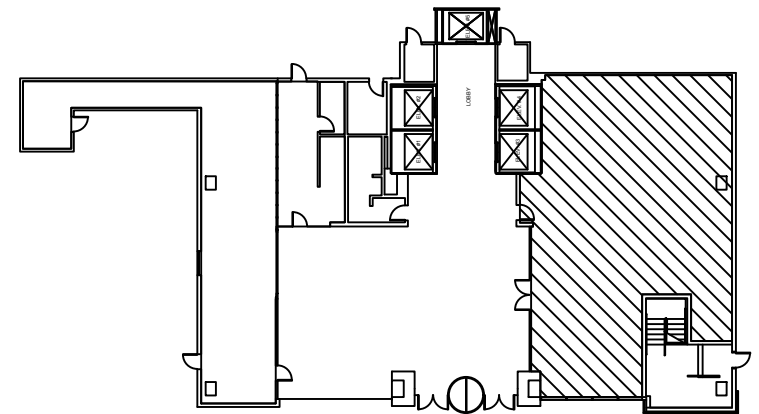

Leasing
information:

Warren Savery
Warren.Savery@cbre.com
713.577.1848

Jason Presley
Jason.Presley@cbre.com
713.577.1872