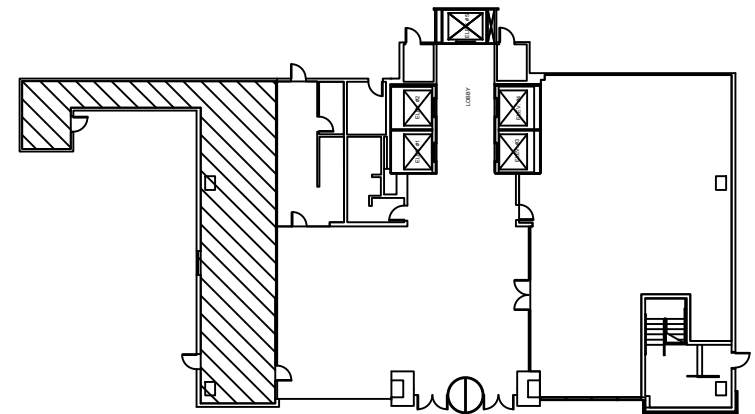

PARKTOWERS

UPTOWN

North Tower- 1233 West Loop South
South Tower- 1333 West Loop South
Houston, Texas 77027
www.ParkTowersUptown.com

1 NORTH TOWER
TOTAL FLOOR: 3,345 RSF

SUITE 110 1,066 RSF

Leasing
information: