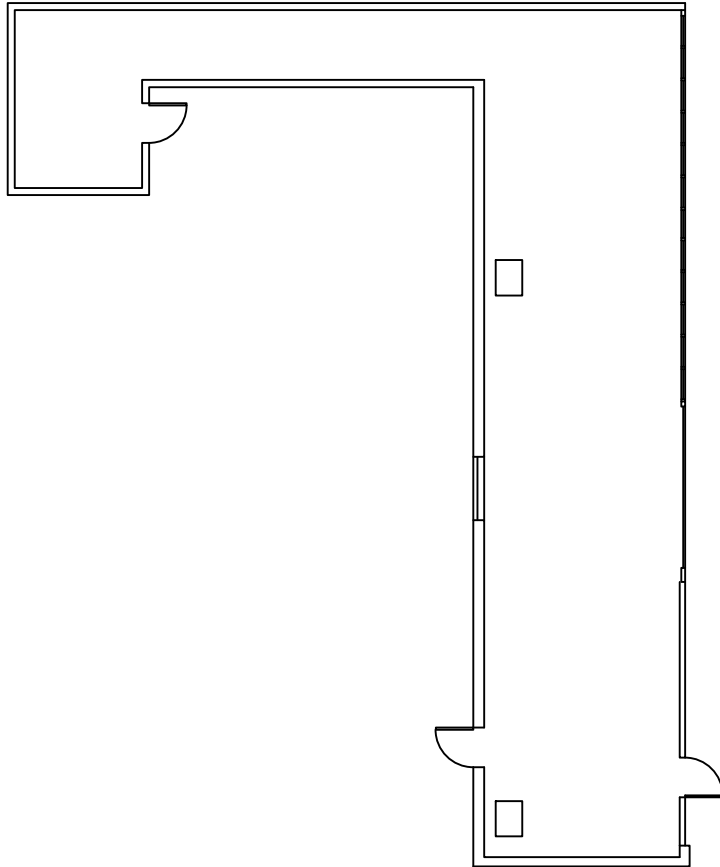

PARKTOWERS

UPTOWN

North Tower- 1233 West Loop South
South Tower- 1333 West Loop South
Houston, Texas 77027
www.ParkTowersUptown.com

1 NORTH TOWER
TOTAL FLOOR: 3,345 RSF

SUITE 110 1,066 RSF

Leasing
information: