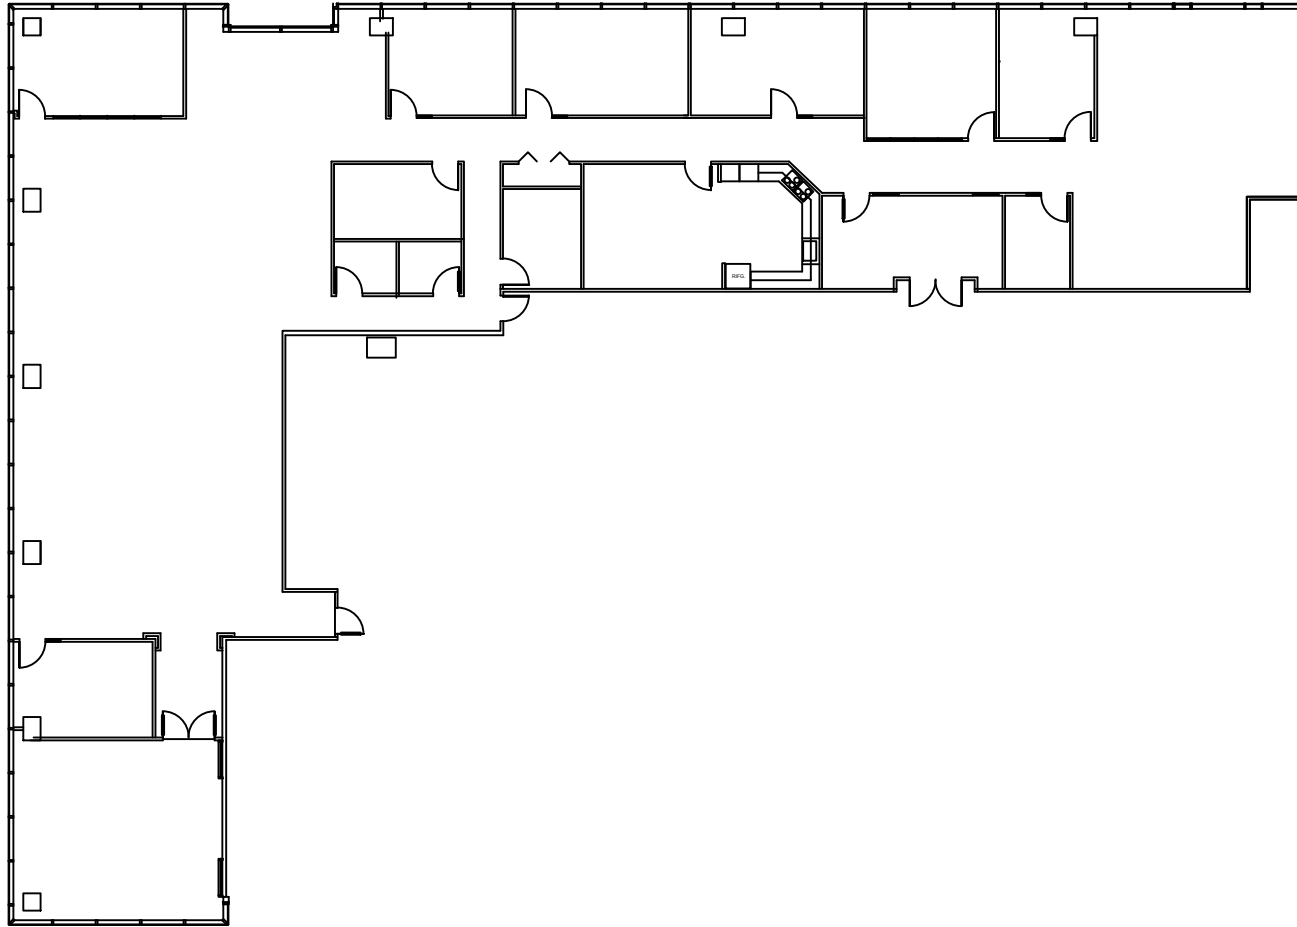

PARKTOWERS

UPTOWN

North Tower- 1233 West Loop South
South Tower- 1333 West Loop South
Houston, Texas 77027
www.ParkTowersUptown.com

12 NORTH TOWER
TOTAL FLOOR: 22,250 RSF

SUITE 1201 8,334 RSF

Leasing
information: