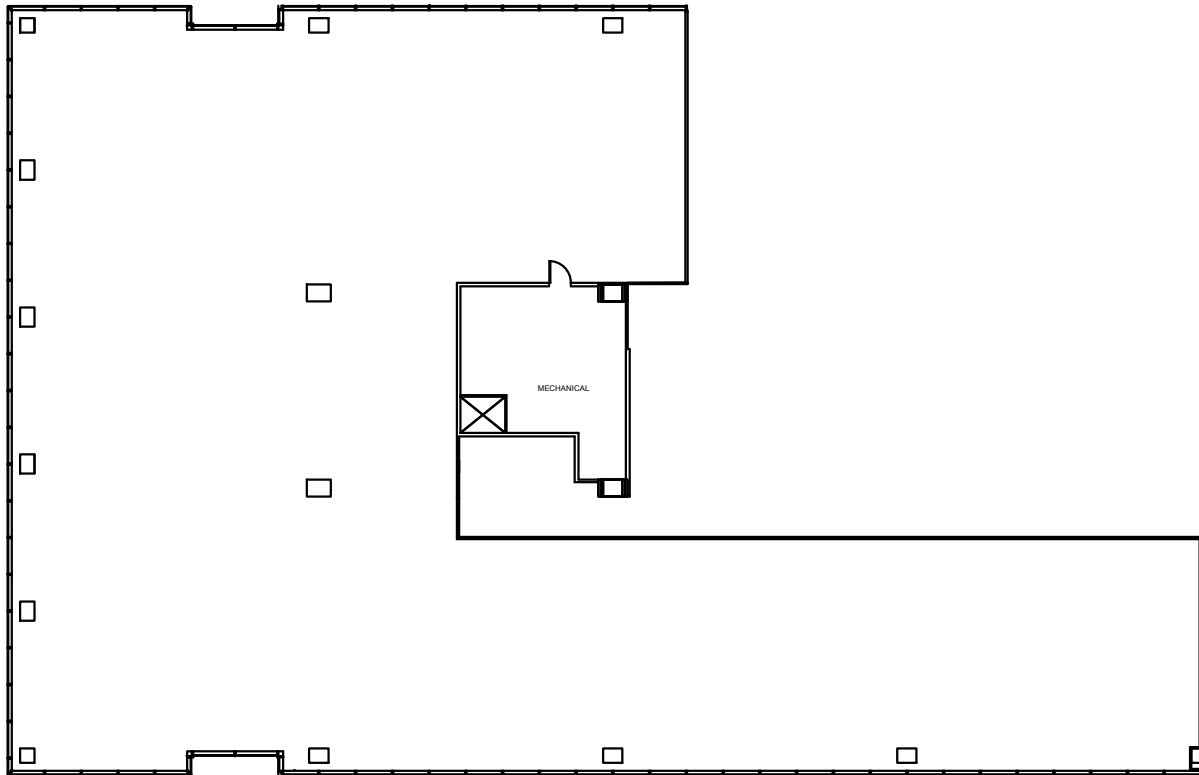

PARKTOWERS

UPTOWN

North Tower- 1233 West Loop South
South Tower- 1333 West Loop South
Houston, Texas 77027
www.ParkTowersUptown.com

13 NORTH TOWER
TOTAL FLOOR: 22,250 RSF

SUITE 1350 13,082 RSF

Leasing
information: