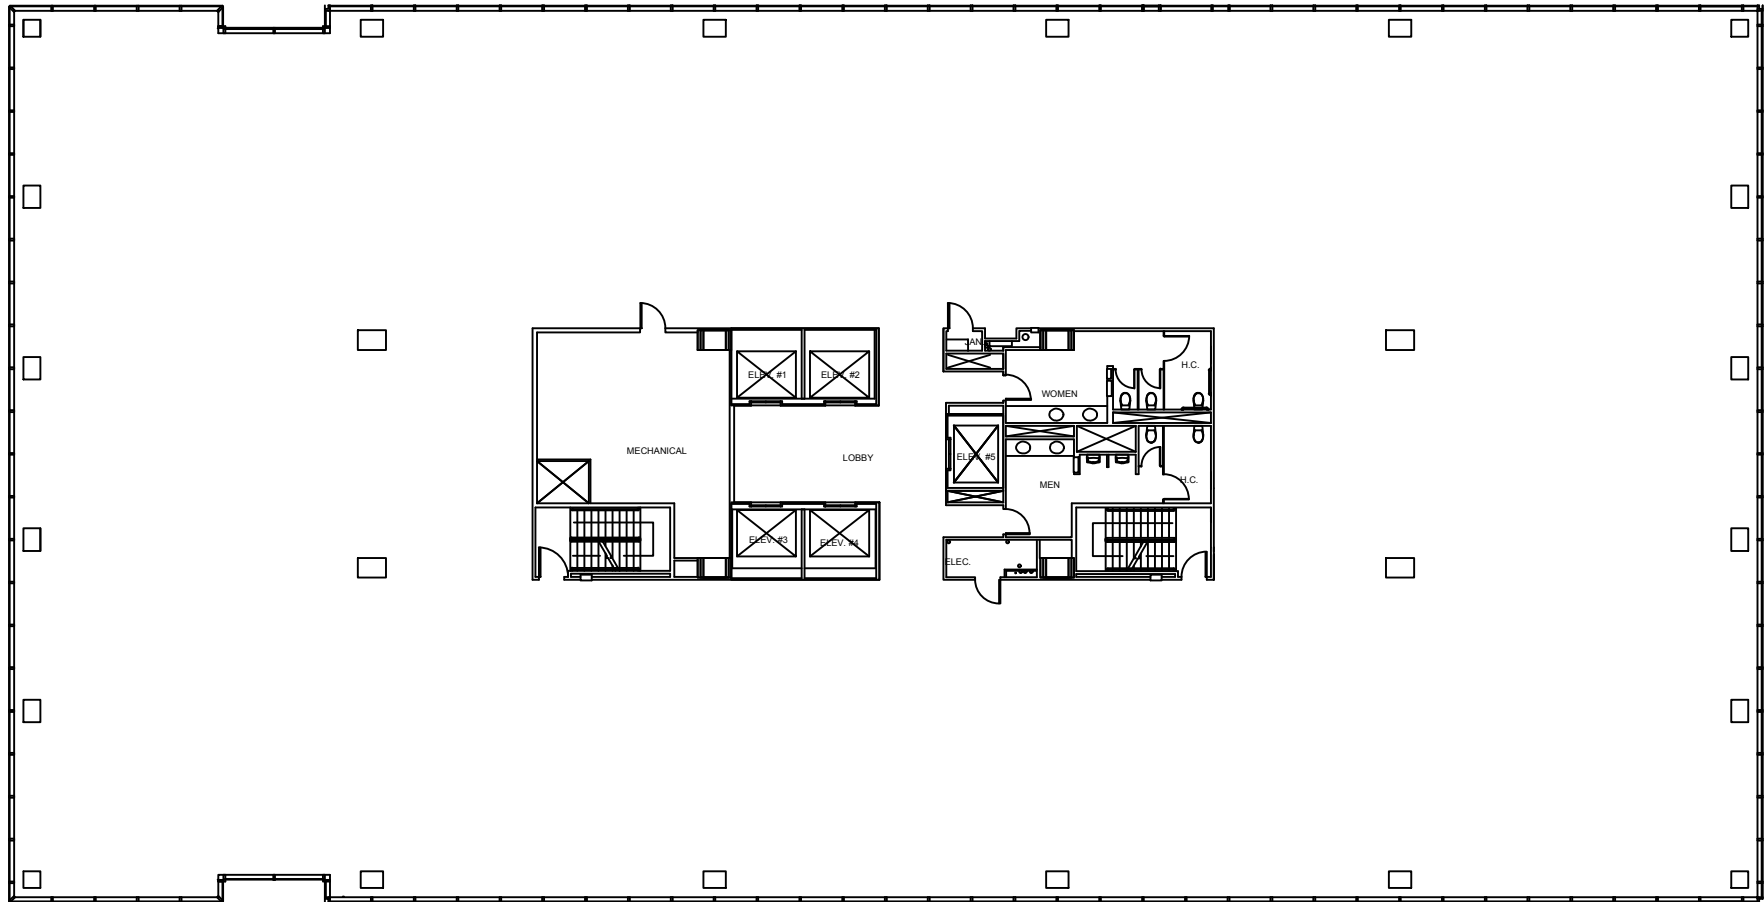

# PARKTOWERS

UPTOWN

North Tower- 1233 West Loop South  
South Tower- 1333 West Loop South  
Houston, Texas 77027  
[www.ParkTowersUptown.com](http://www.ParkTowersUptown.com)

**14** NORTH TOWER  
TOTAL FLOOR: 22,250 RSF