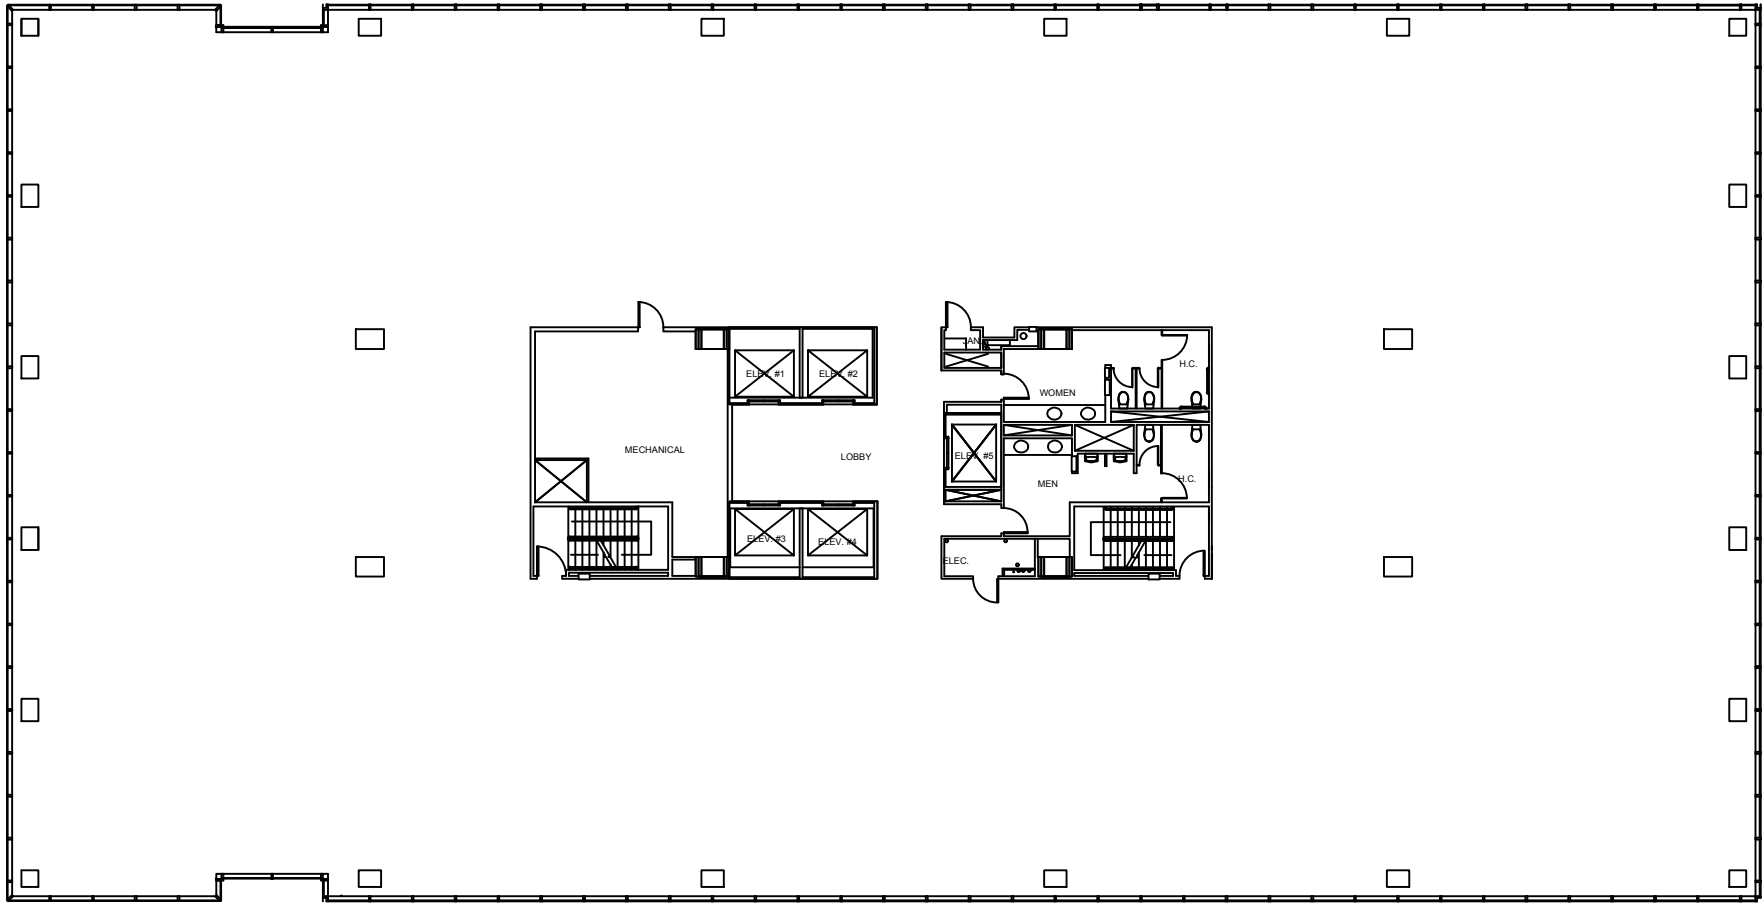

# PARKTOWERS

UPTOWN

North Tower- 1233 West Loop South  
South Tower- 1333 West Loop South  
Houston, Texas 77027  
[www.ParkTowersUptown.com](http://www.ParkTowersUptown.com)

**15** NORTH TOWER  
TOTAL FLOOR: 22,250 RSF