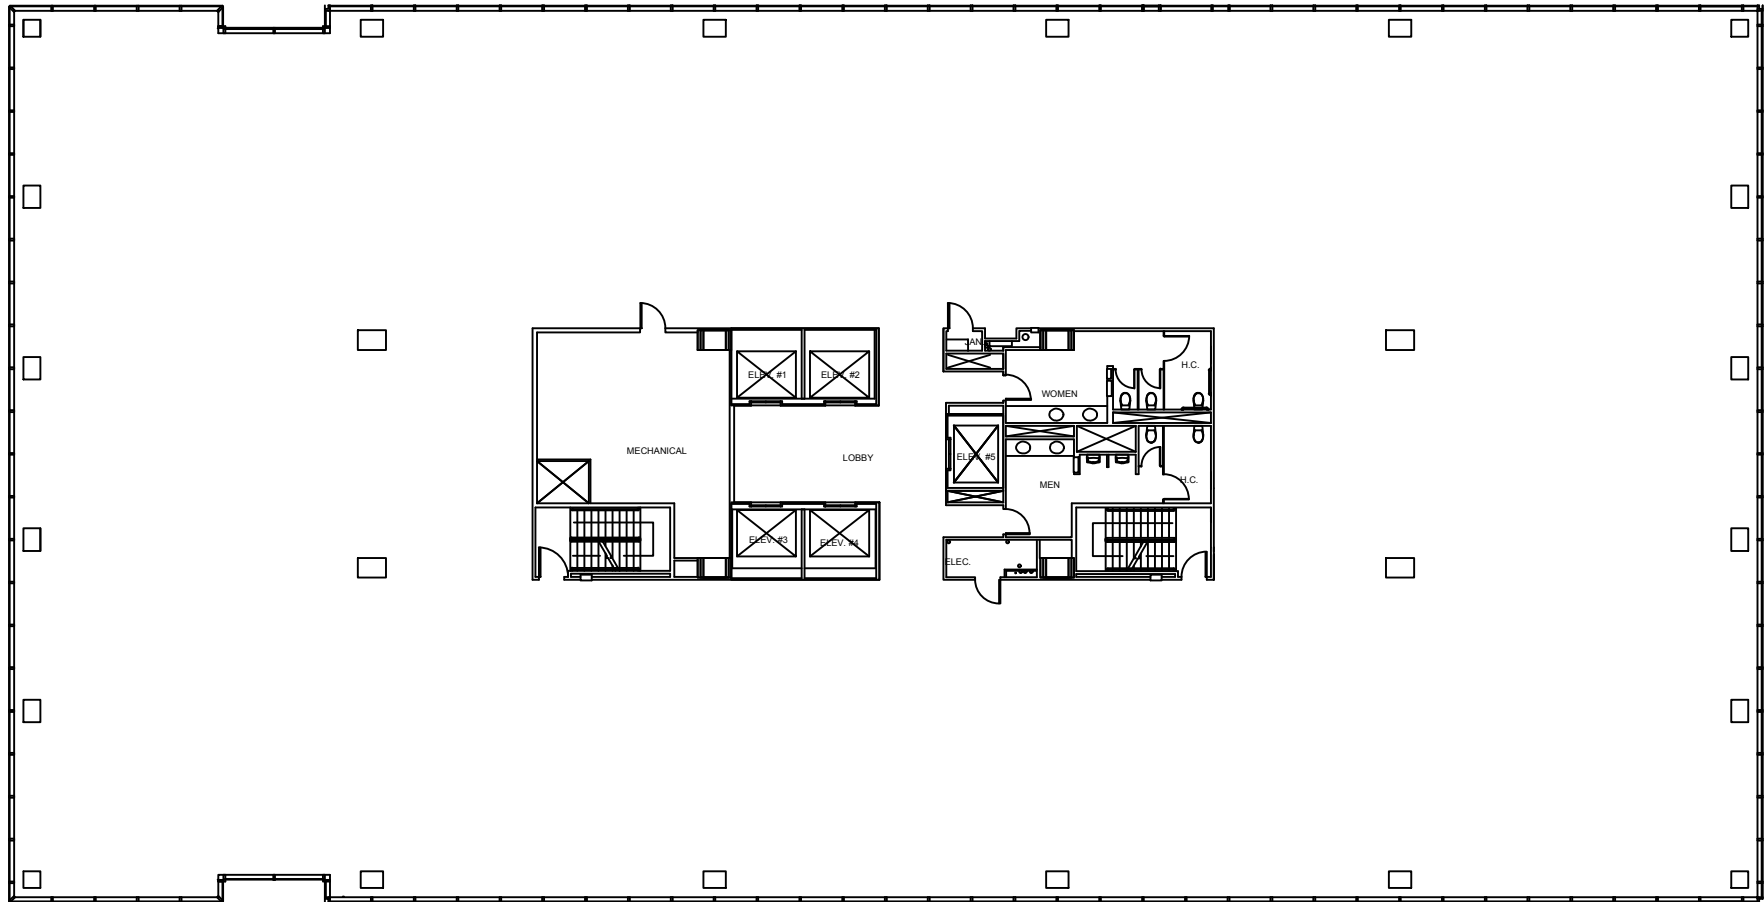

PARKTOWERS

UPTOWN

North Tower- 1233 West Loop South
South Tower- 1333 West Loop South
Houston, Texas 77027
www.ParkTowersUptown.com

16 NORTH TOWER
TOTAL FLOOR: 22,250 RSF

SUITE 1600

Leasing
information:

Warren Savery
Warren.Savery@cbre.com
713.577.1848