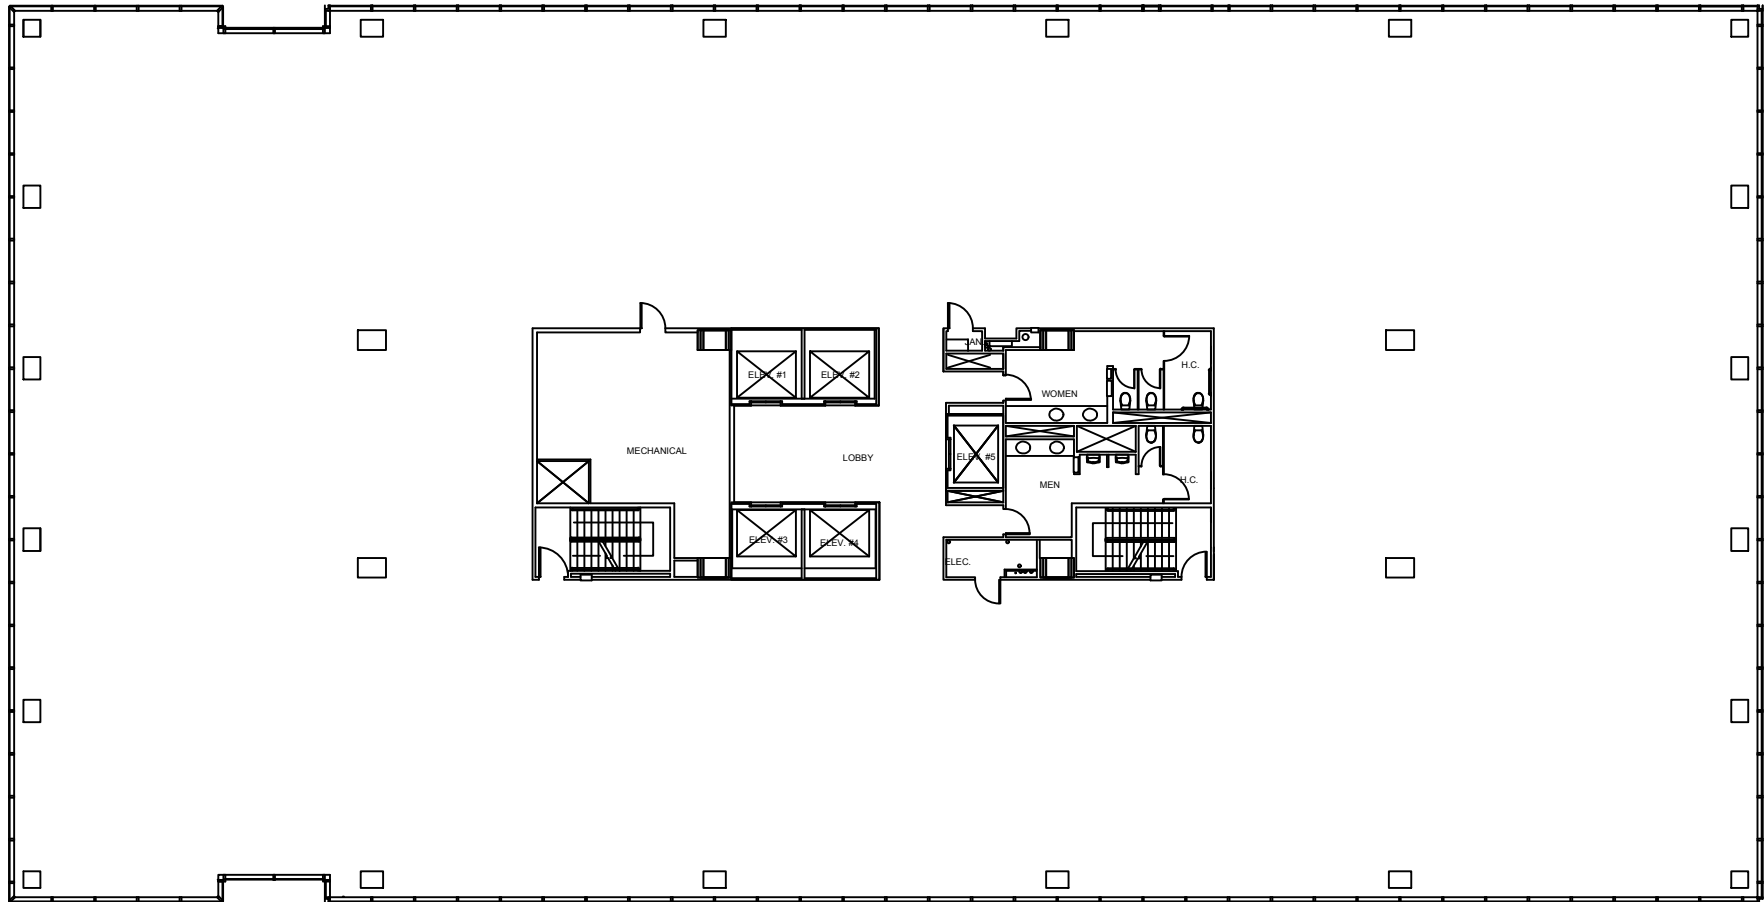

PARKTOWERS

UPTOWN

North Tower- 1233 West Loop South
South Tower- 1333 West Loop South
Houston, Texas 77027
www.ParkTowersUptown.com

17 NORTH TOWER
TOTAL FLOOR: 22,250 RSF

SUITE 1700

Leasing
information:

Warren Savery
Warren.Savery@cbre.com
713.577.1848