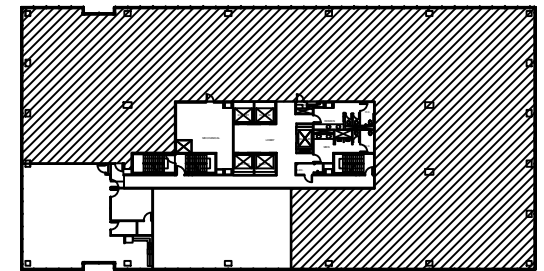

# PARKTOWERS

UPTOWN

North Tower- 1233 West Loop South  
South Tower- 1333 West Loop South  
Houston, Texas 77027  
[www.ParkTowersUptown.com](http://www.ParkTowersUptown.com)

**7** NORTH TOWER  
TOTAL FLOOR: 22,250 RSF