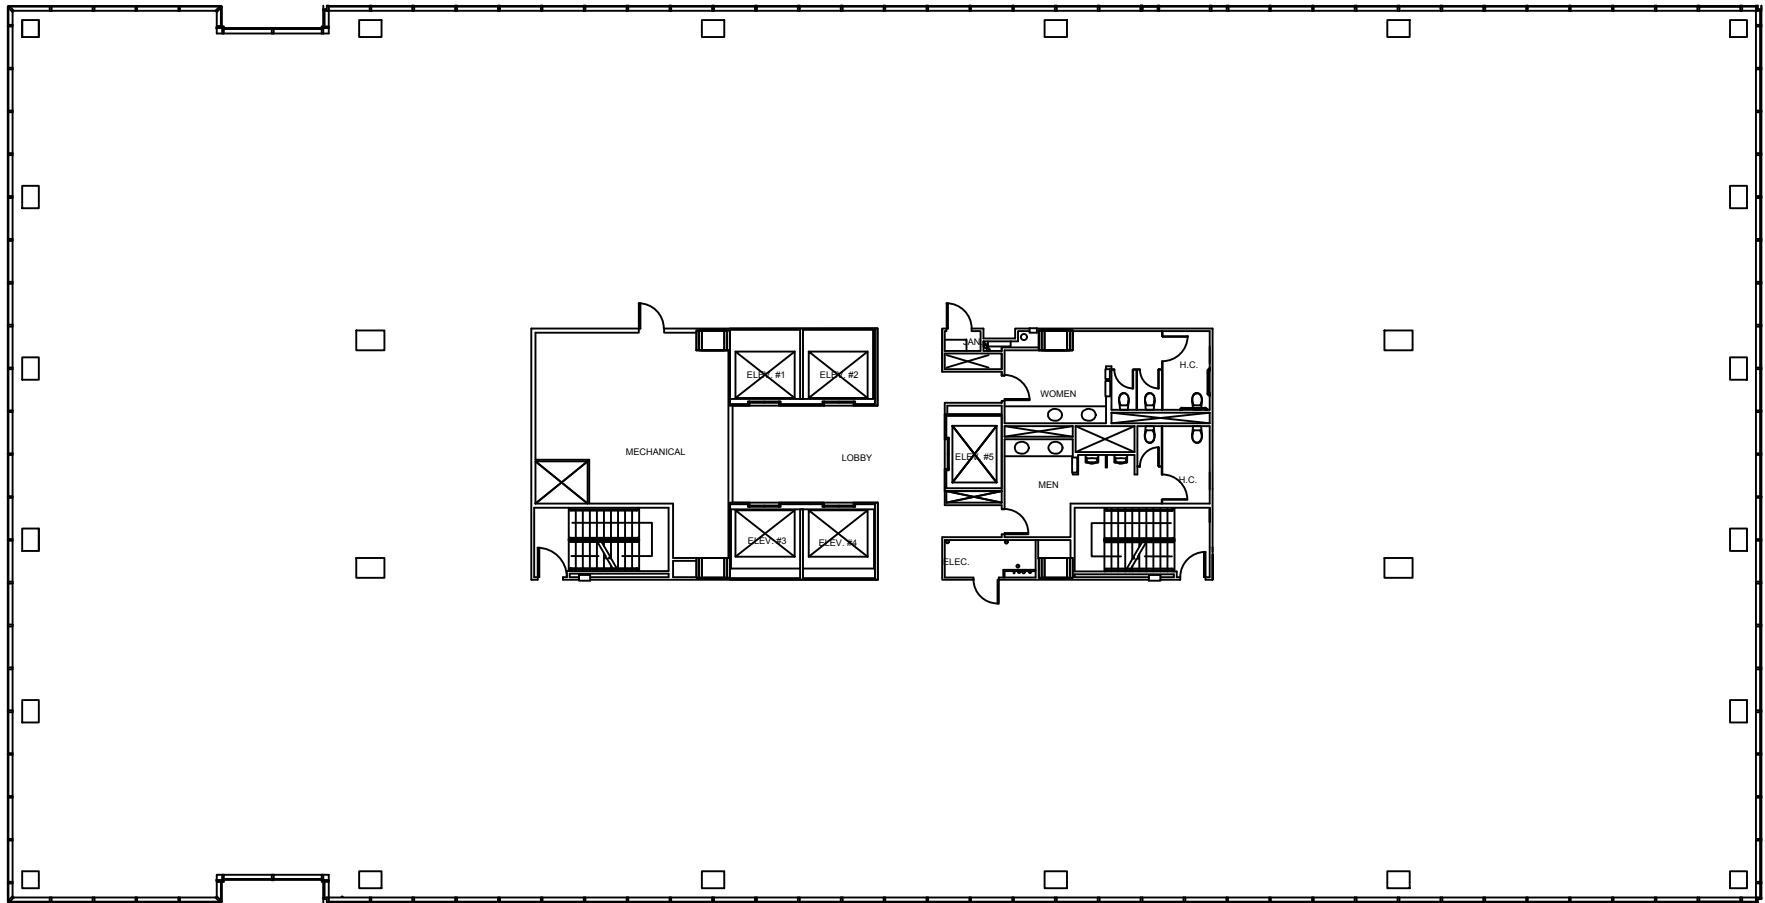

PARKTOWERS

UPTOWN

North Tower- 1233 West Loop South
South Tower- 1333 West Loop South
Houston, Texas 77027
www.ParkTowersUptown.com

10 SOUTH TOWER
TOTAL FLOOR: 22,250 RSF

SUITE 1000

Leasing
information:

Warren Savery
Warren.Savery@cbre.com
713.577.1848