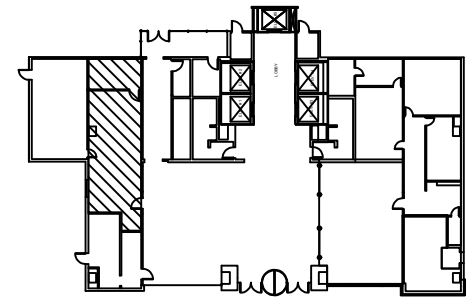

PARKTOWERS

UPTOWN

North Tower- 1233 West Loop South
South Tower- 1333 West Loop South
Houston, Texas 77027
www.ParkTowersUptown.com

1 SOUTH TOWER
TOTAL FLOOR: 3,158 RSF

SUITE 100 727 RSF

Leasing
information: