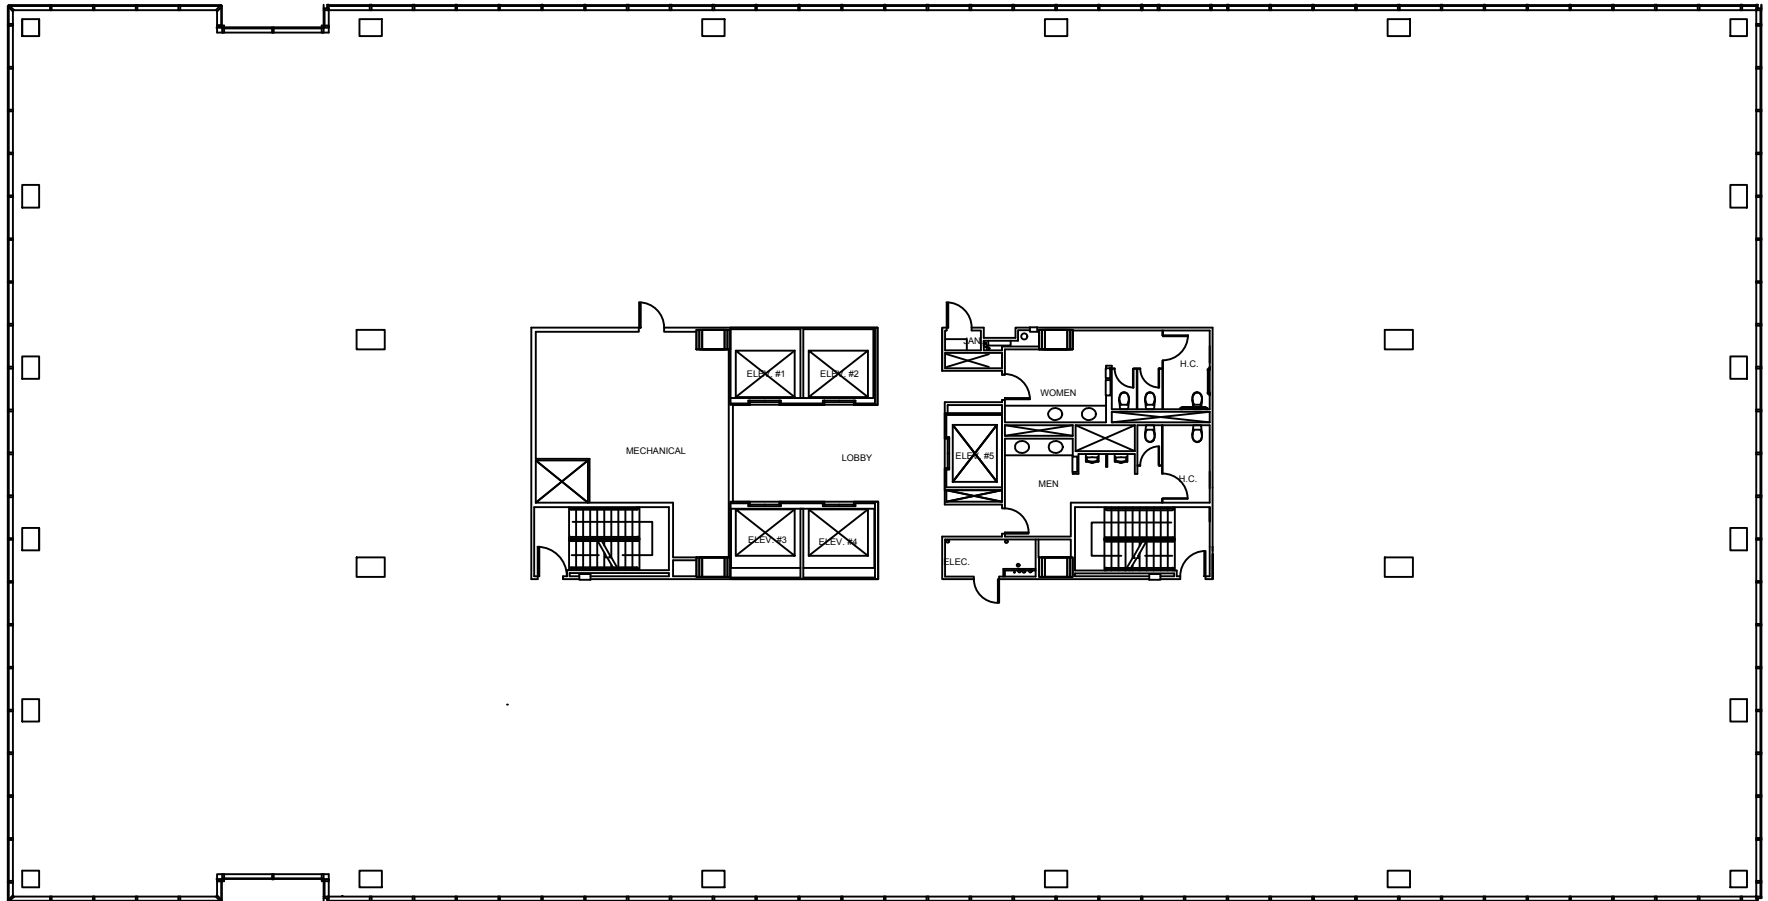

PARKTOWERS

UPTOWN

North Tower- 1233 West Loop South
South Tower- 1333 West Loop South
Houston, Texas 77027
www.ParkTowersUptown.com

11 SOUTH TOWER
TOTAL FLOOR: 22,250 RSF SUITE 1100

Leasing
information:

Warren Savery
Warren.Savery@cbre.com
713.577.1848