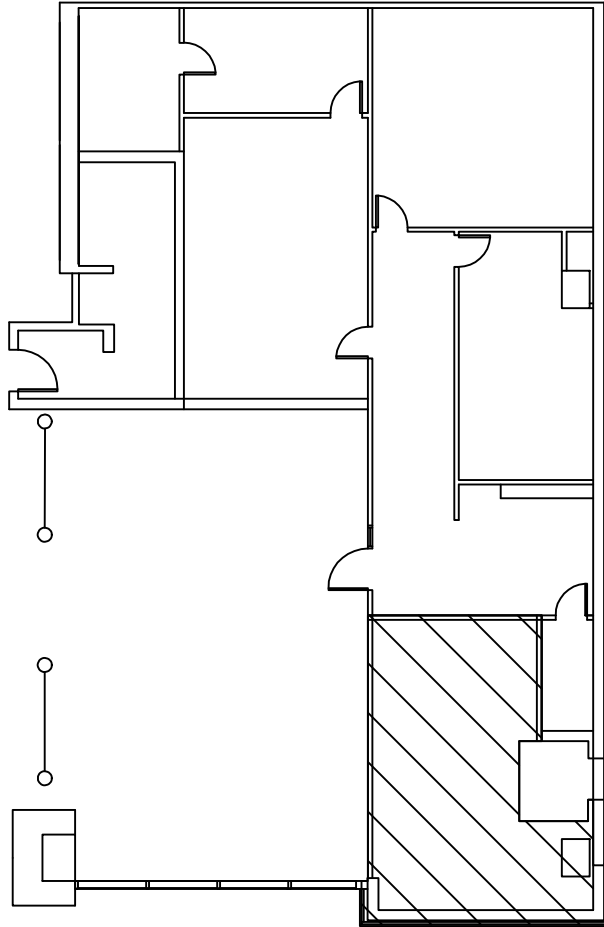

PARKTOWERS

UPTOWN

North Tower- 1233 West Loop South
South Tower- 1333 West Loop South
Houston, Texas 77027
www.ParkTowersUptown.com

1 SOUTH TOWER
TOTAL FLOOR: 3,158 RSF

SUITE 110 2,431 RSF

Leasing
information: