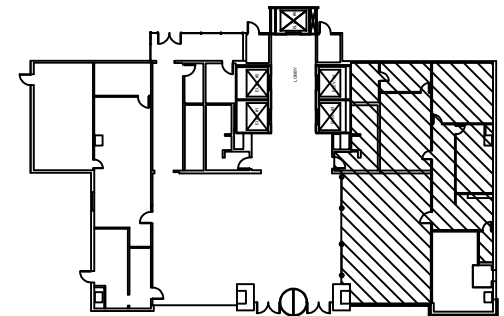

PARKTOWERS

UPTOWN

North Tower- 1233 West Loop South
South Tower- 1333 West Loop South
Houston, Texas 77027
www.ParkTowersUptown.com

1 SOUTH TOWER
TOTAL FLOOR: 3,158 RSF

SUITE 110 2,431 RSF

Leasing
information: