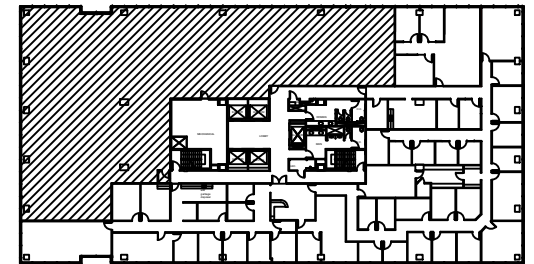

PARKTOWERS

UPTOWN

North Tower- 1233 West Loop South
South Tower- 1333 West Loop South
Houston, Texas 77027
www.ParkTowersUptown.com

12 SOUTH TOWER
TOTAL FLOOR: 22,250 RSF

SUITE 1201 10,033 RSF

Leasing
information: