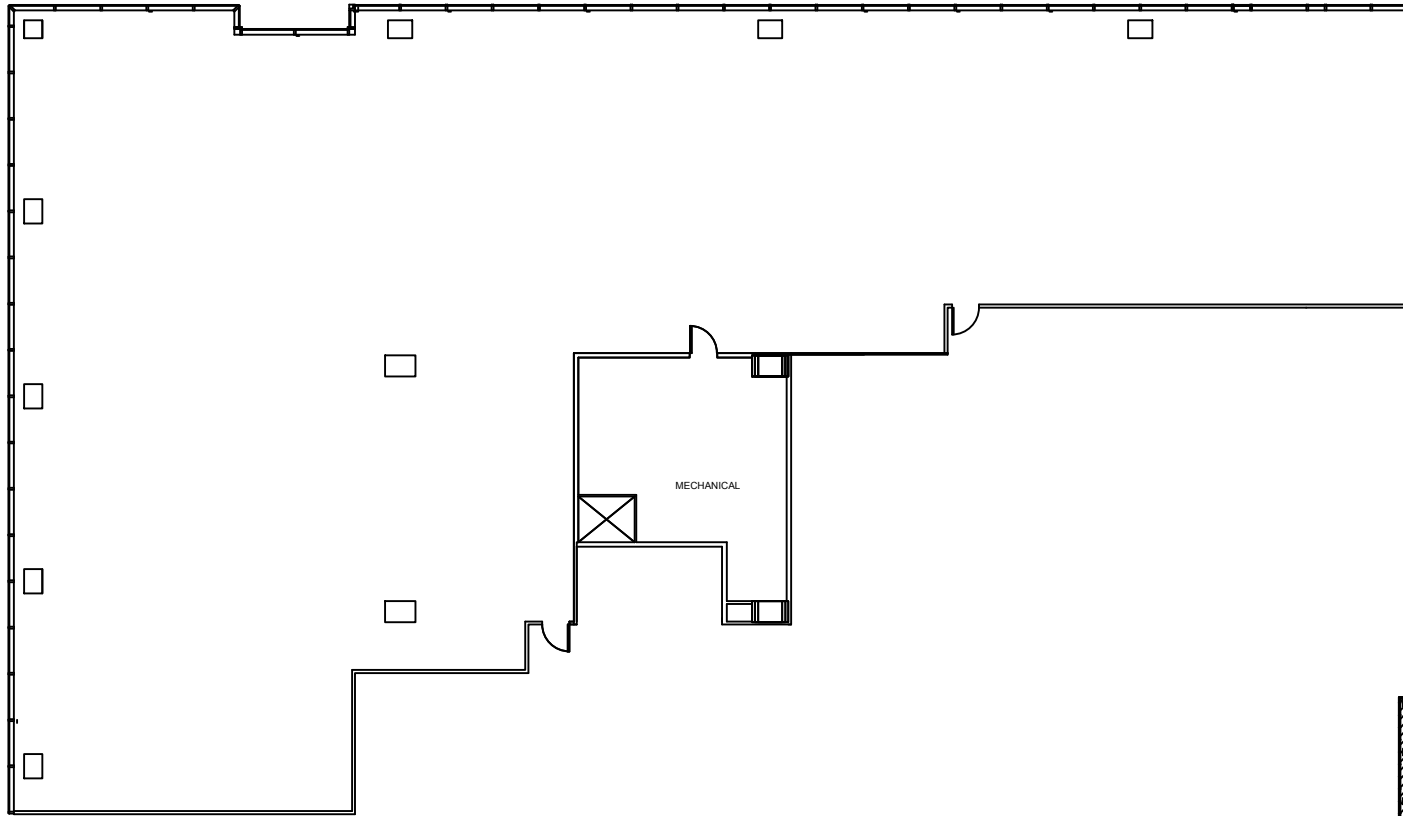

PARKTOWERS

UPTOWN

North Tower- 1233 West Loop South
South Tower- 1333 West Loop South
Houston, Texas 77027
www.ParkTowersUptown.com

12 SOUTH TOWER
TOTAL FLOOR: 22,250 RSF

SUITE 1201 10,033 RSF

Leasing
information: