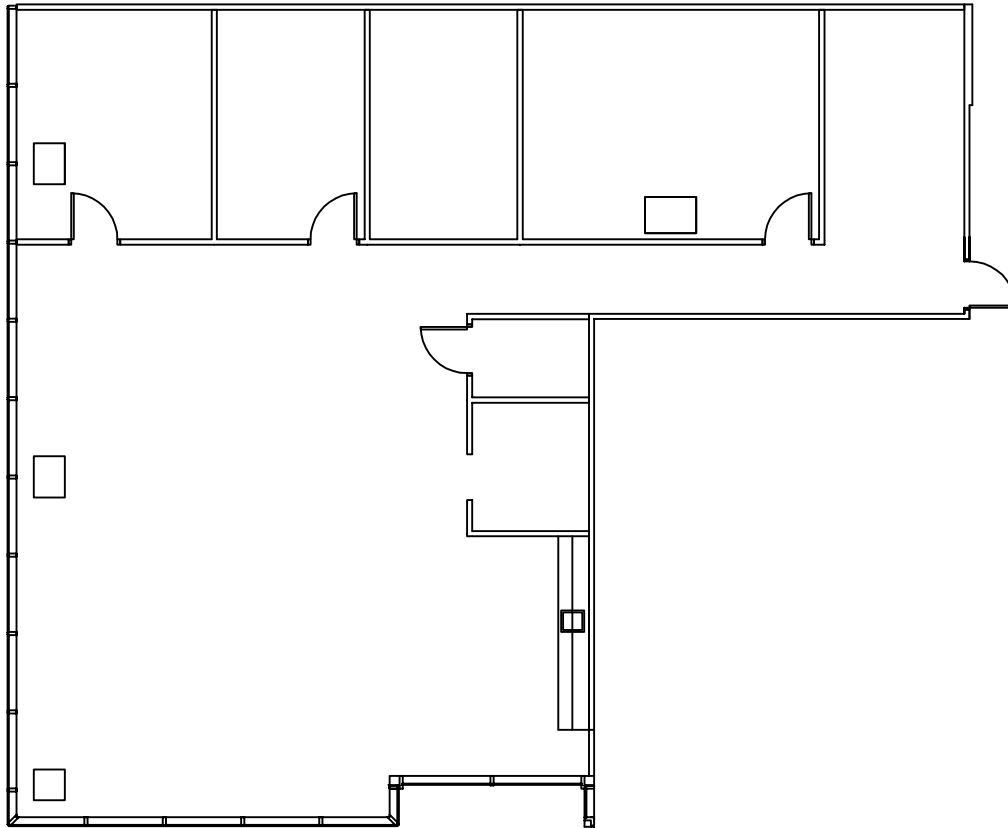

PARKTOWERS

UPTOWN

North Tower- 1233 West Loop South
South Tower- 1333 West Loop South
Houston, Texas 77027
www.ParkTowersUptown.com

13 SOUTH TOWER
TOTAL FLOOR: 22,250 RSF

SUITE 1340 2,825 RSF

Leasing
information: