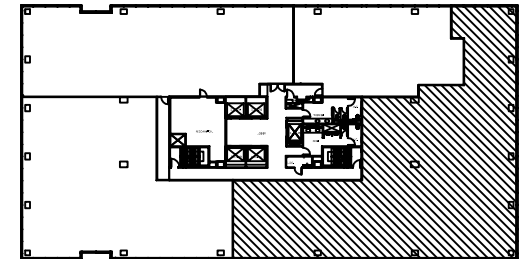

PARKTOWERS

UPTOWN

North Tower- 1233 West Loop South
South Tower- 1333 West Loop South
Houston, Texas 77027
www.ParkTowersUptown.com

0 1 4 10 25 FEET

14 SOUTH TOWER
TOTAL FLOOR: 22,250 RSF

SUITE 1450 9,204 RSF