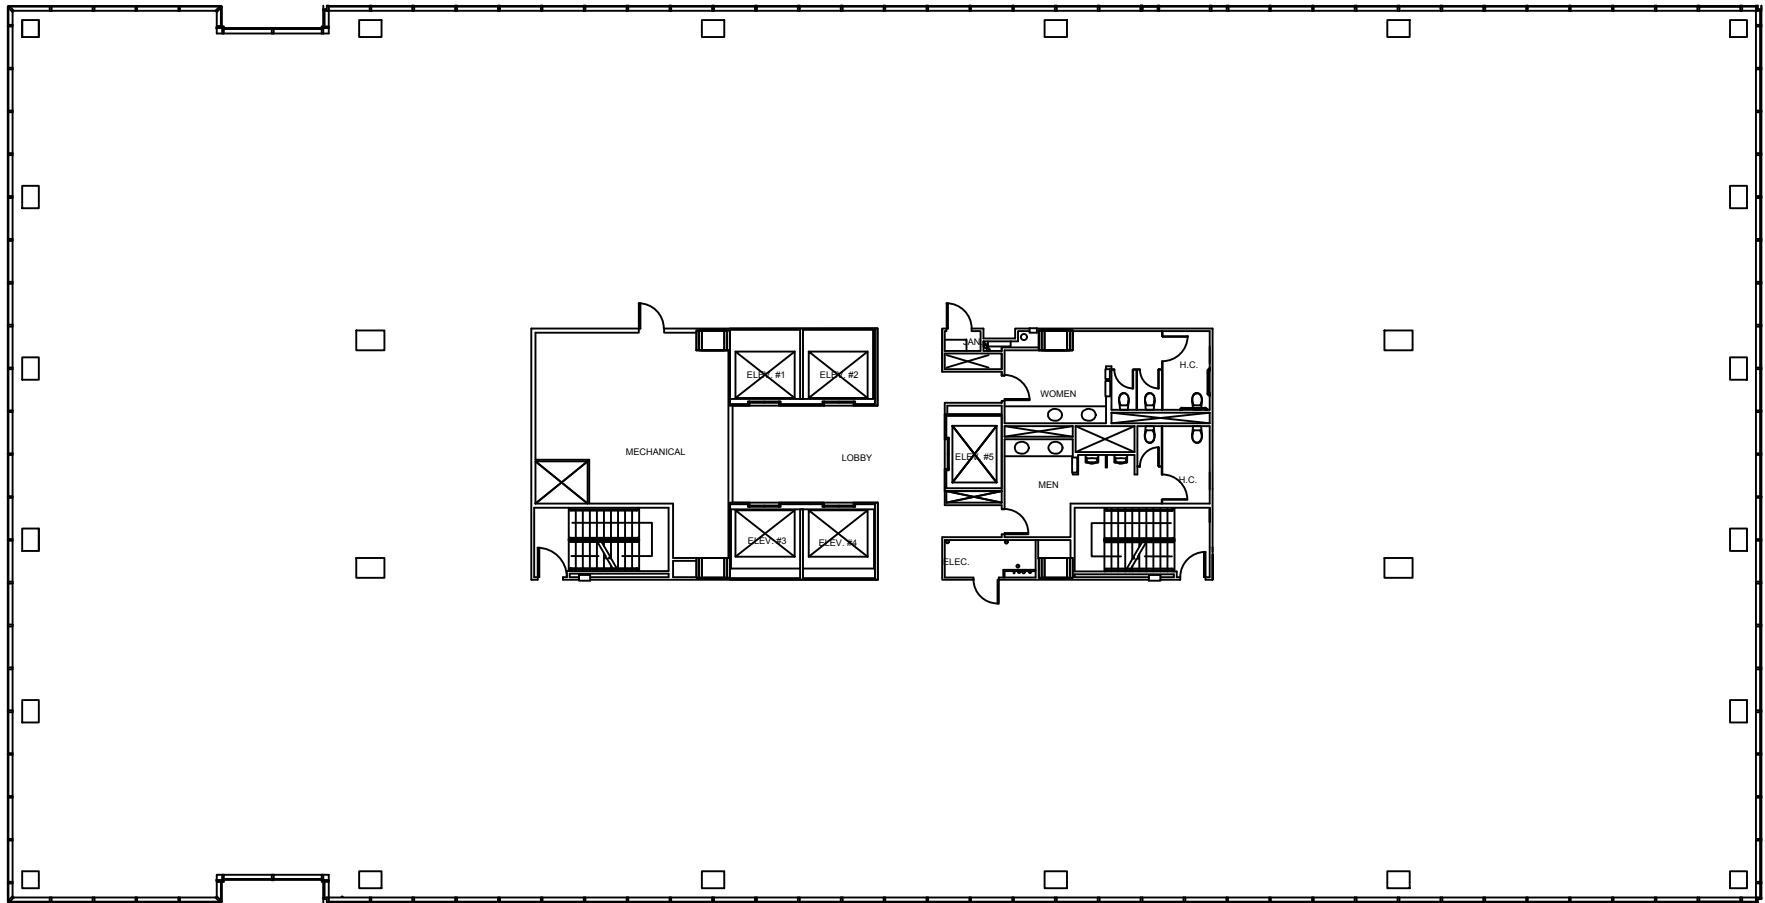

PARKTOWERS

UPTOWN

North Tower- 1233 West Loop South
South Tower- 1333 West Loop South
Houston, Texas 77027
www.ParkTowersUptown.com

7 SOUTH TOWER
TOTAL FLOOR: 22,250 RSF

SUITE 700

Leasing
information:

Warren Savery
Warren.Savery@cbre.com
713.577.1848