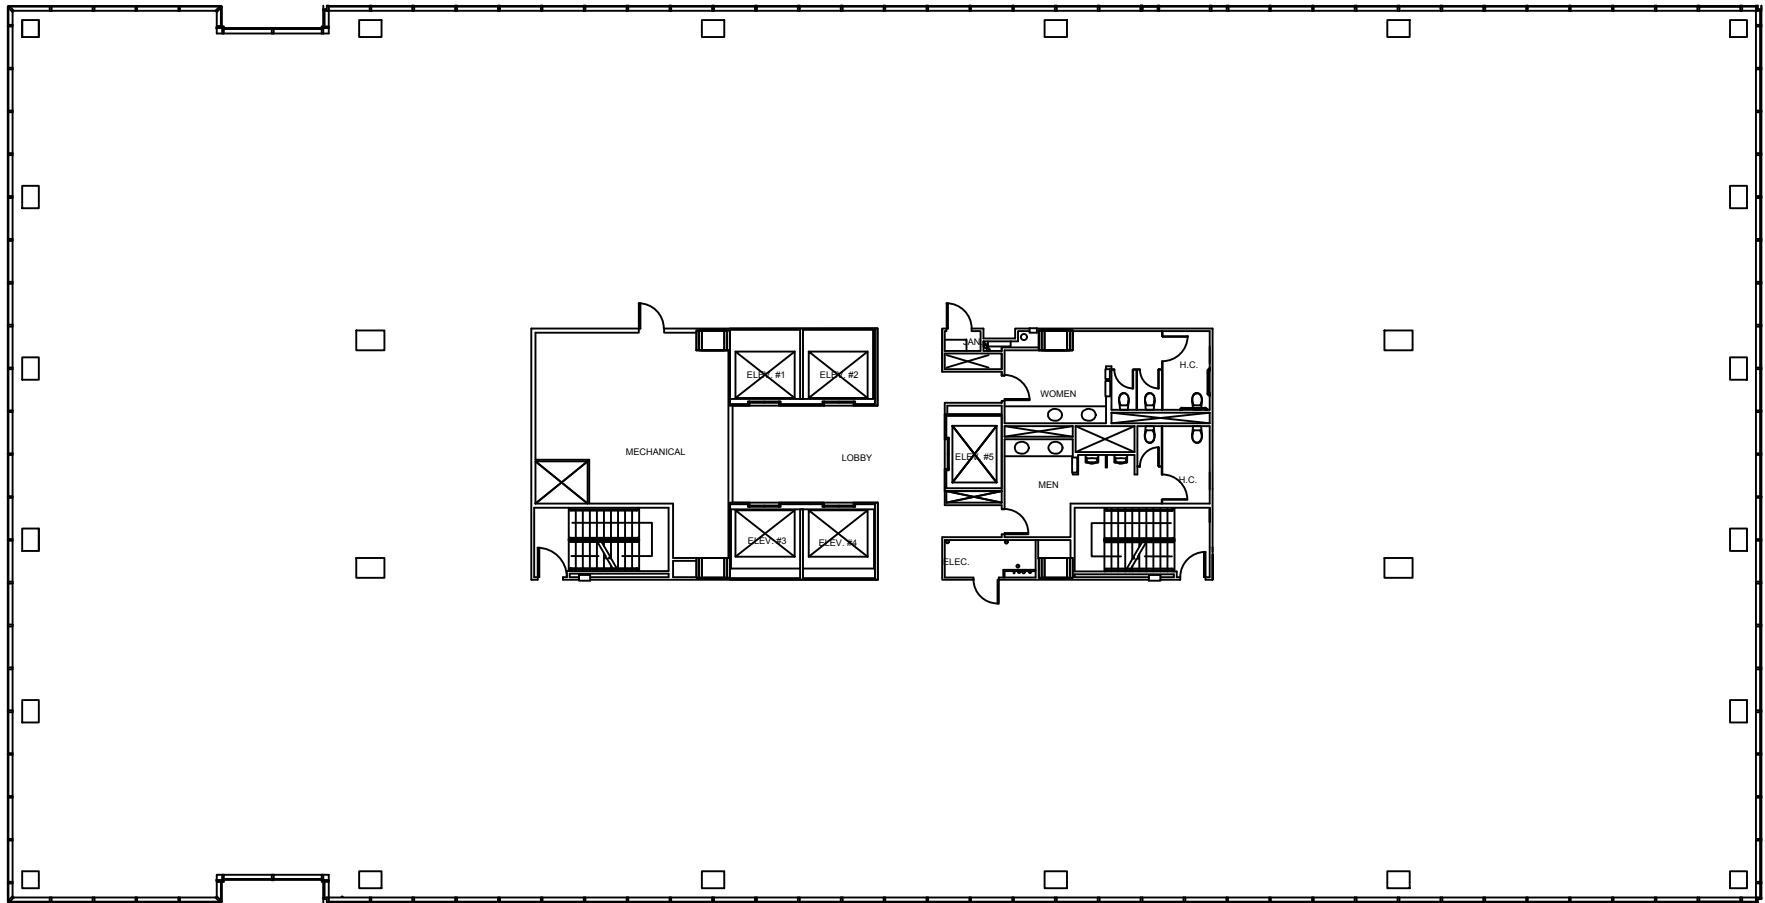

PARKTOWERS

UPTOWN

North Tower- 1233 West Loop South
South Tower- 1333 West Loop South
Houston, Texas 77027
www.ParkTowersUptown.com

8 SOUTH TOWER
TOTAL FLOOR: 22,250 RSF

SUITE 800

Leasing
information:

Warren Savery
Warren.Savery@cbre.com
713.577.1848