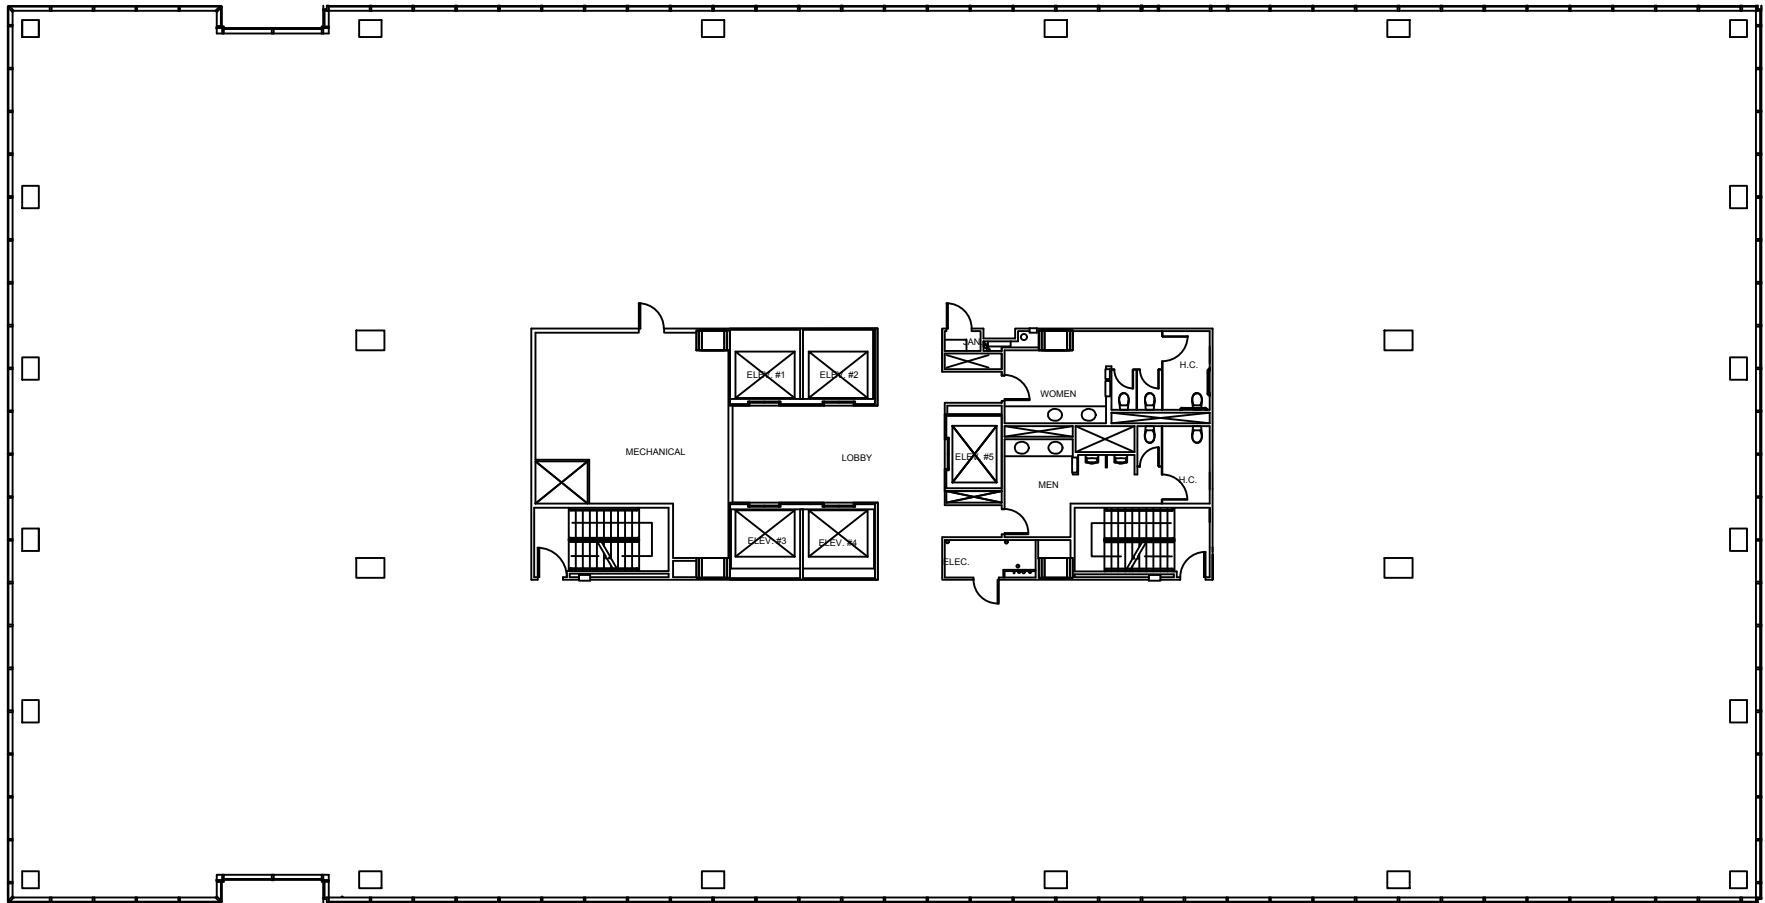

PARKTOWERS

UPTOWN

North Tower- 1233 West Loop South
South Tower- 1333 West Loop South
Houston, Texas 77027
www.ParkTowersUptown.com

9 SOUTH TOWER
TOTAL FLOOR: 22,250 RSF SUITE 900

Leasing
information:

Warren Savery
Warren.Savery@cbre.com
713.577.1848