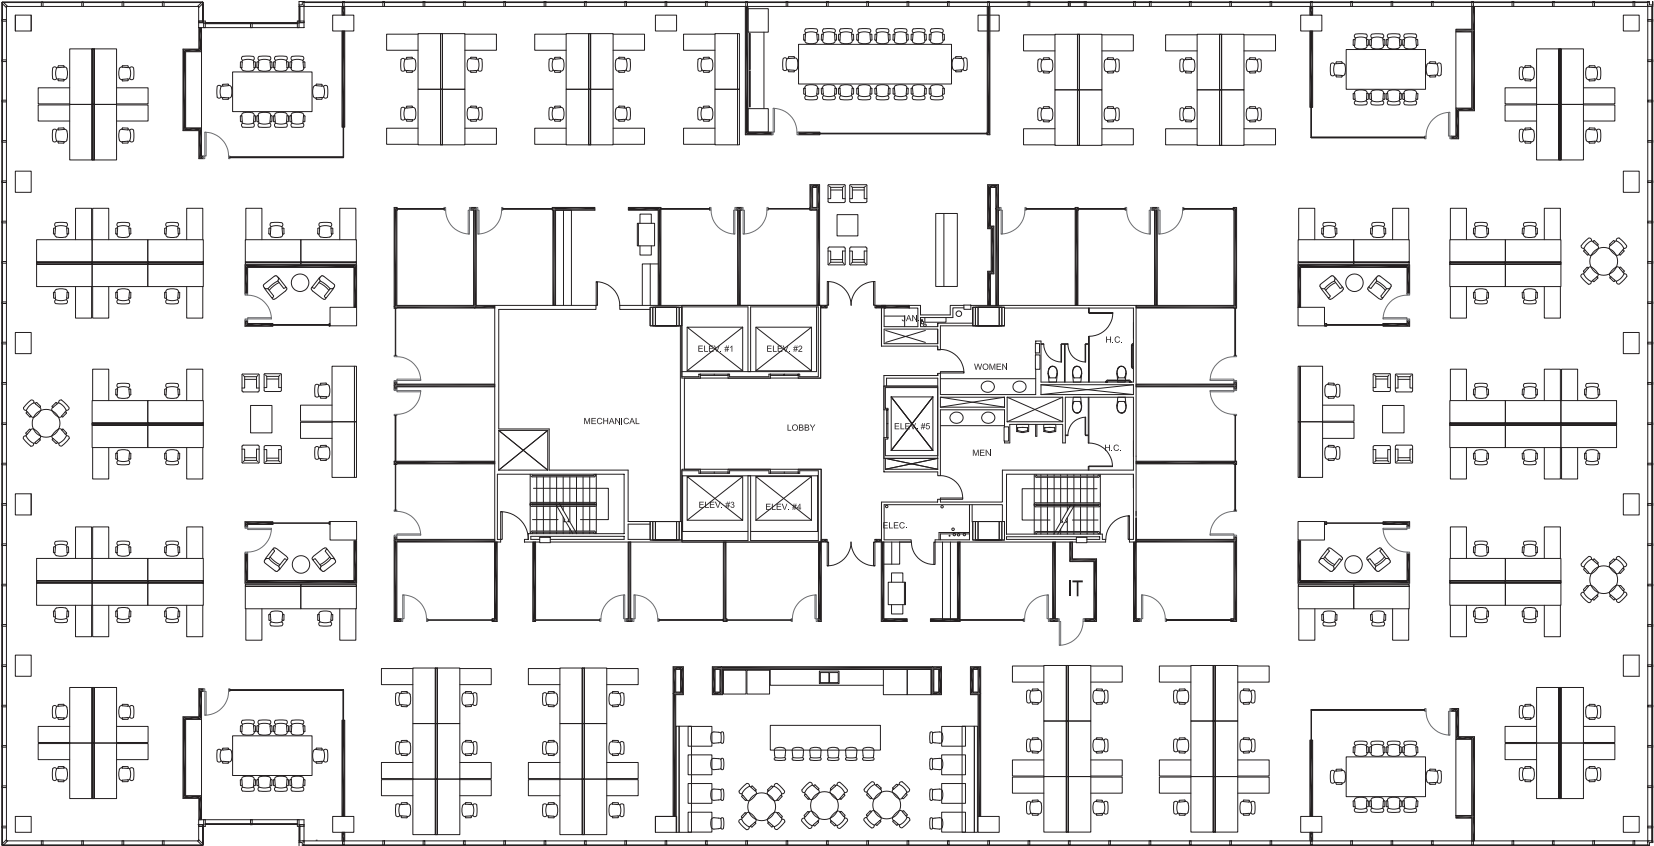

PARKTOWERS

U P T O W N

Open Creative Layout

North Tower - 1233 West Loop South
 South Tower - 1333 West Loop South
 Houston, Texas 77027
www.ParkTowersUptown.com

TOTAL FLOOR: 22,250 RSF

- 100 WORKSTATIONS
- 19 OFFICES
- 2 COPY ROOMS
- 5 CONFERENCE ROOMS
- 1 BREAK ROOM