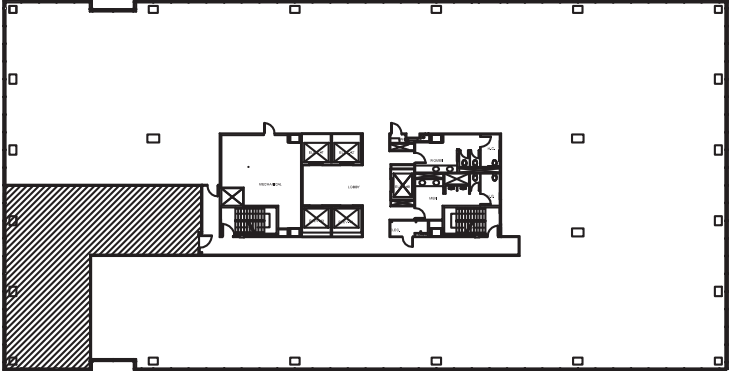

# PARKTOWERS

UPTOWN

North Tower - 1233 West Loop South  
South Tower - 1333 West Loop South  
Houston, Texas 77027  
[www.ParkTowersUptown.com](http://www.ParkTowersUptown.com)

**TOTAL FLOOR: 22,250 RSF**