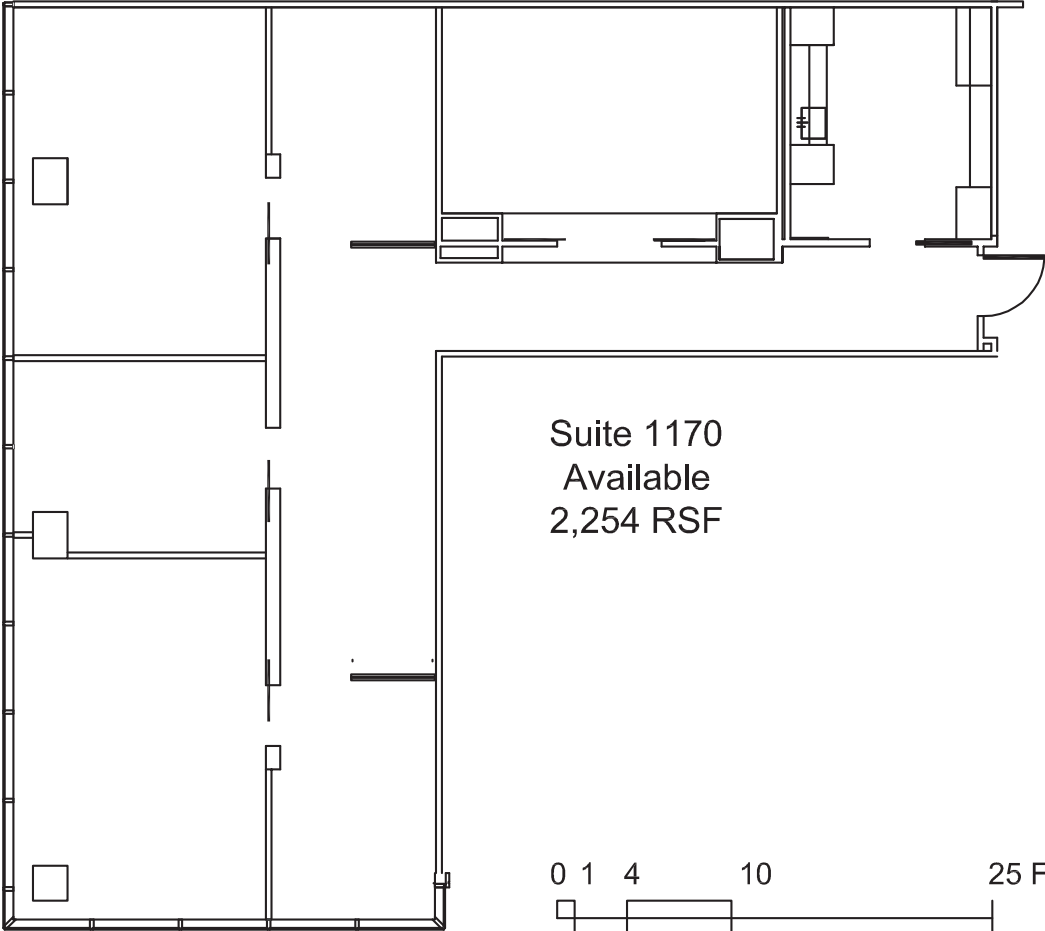

# PARKTOWERS

UPTOWN

North Tower - 1233 West Loop South  
South Tower - 1333 West Loop South  
Houston, Texas 77027  
[www.ParkTowersUptown.com](http://www.ParkTowersUptown.com)

**TOTAL FLOOR: 22,250 RSF**